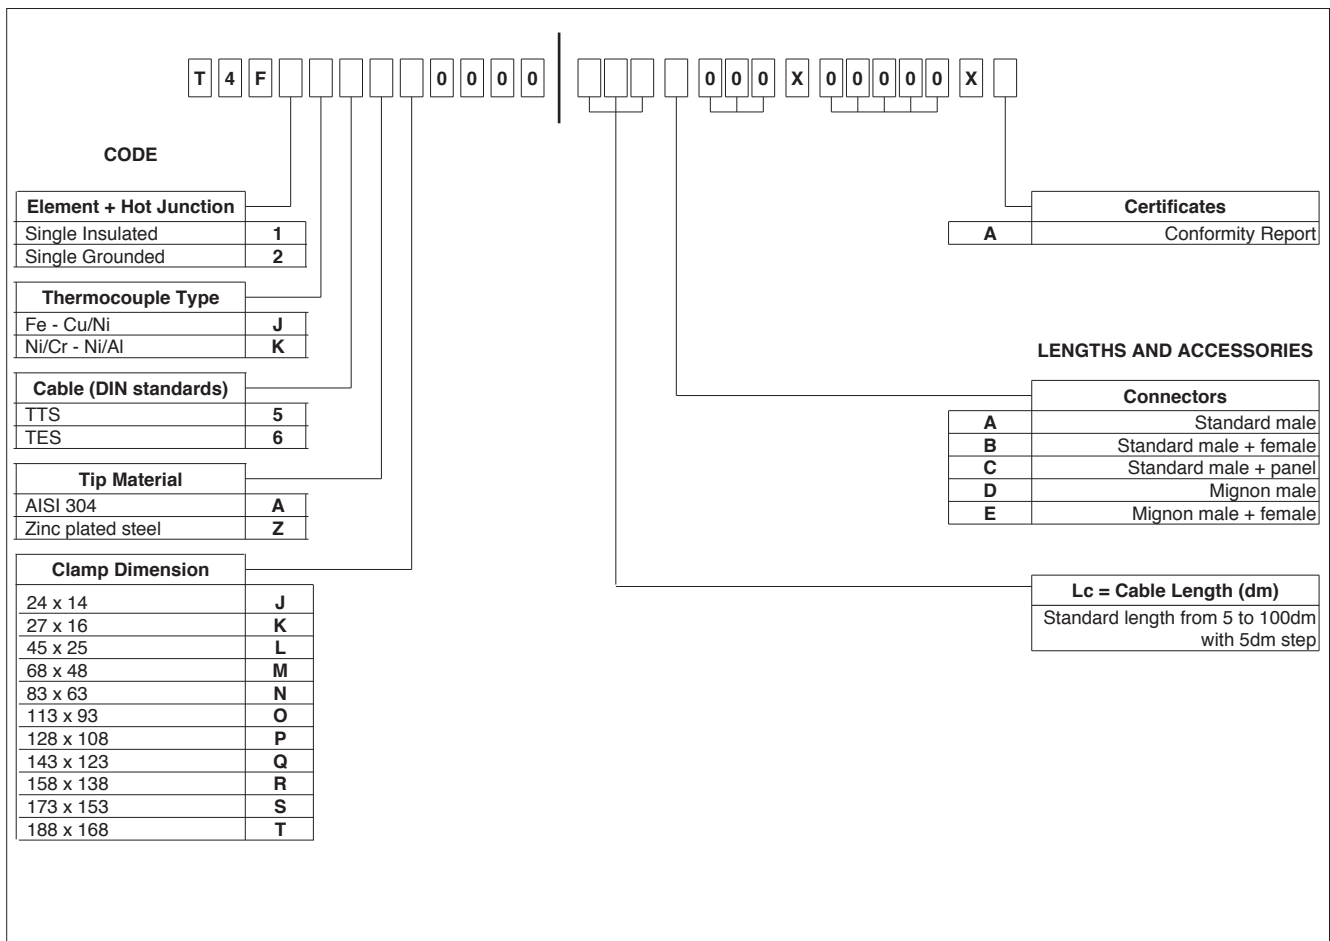

### Main features

- Temperature limits: - 40 ... + 250° C
- Tolerance: Norme UNI 7938 standards, IEC 584.2 : class 2: for types J, K:  $\pm 2.5^{\circ} C$
- Extension cable insulation: fibreglass, screened TEFLON®
- Eyelet thermocouple with low thermal profile and quick response time, suitable for measures on flat surfaces
- Cable to DIN standard

### MODELS

# ORDER CODE

GEFRAN spa reserves the right to make any kind of design or functional modification at any moment without prior notice