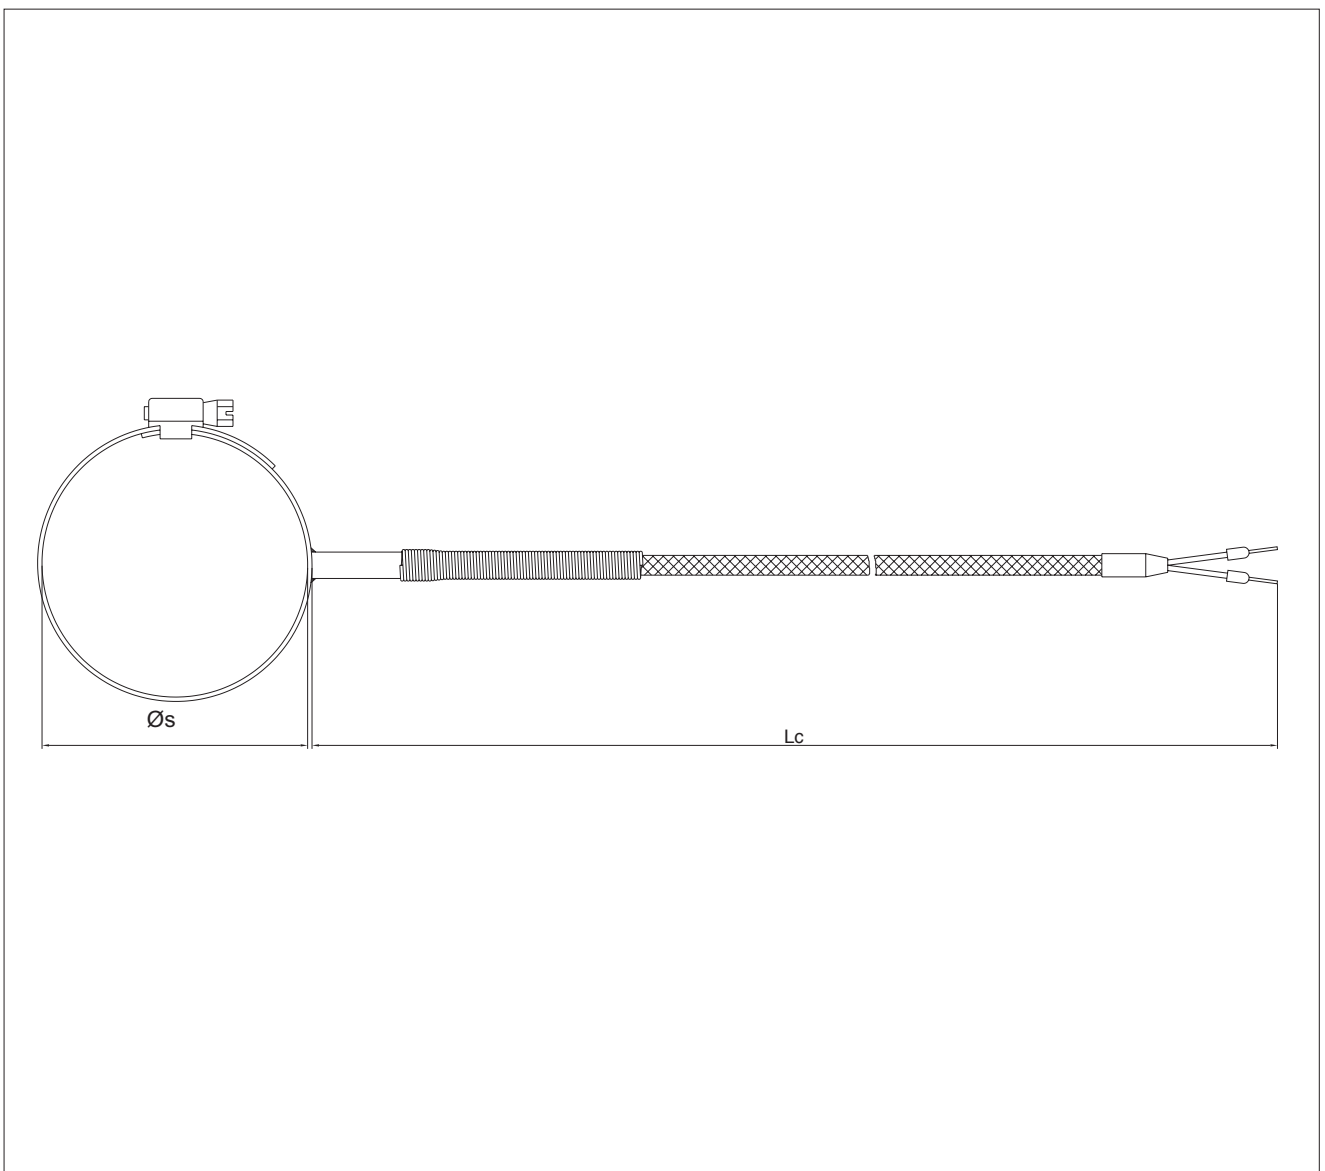

### Main features

- Temperature limits: - 40 ... + 250° C
- Tolerance: Norme UNI 7938 standards, IEC 584.2 : class 2: for types J, K:  $\pm 2.5^{\circ} C$
- Extension cable insulation: fibreglass, screened TEFLON®
- Eyelet thermocouple with low thermal profile and quick response time, suitable for measures on flat surfaces
- Cable to DIN standard

### MODELS